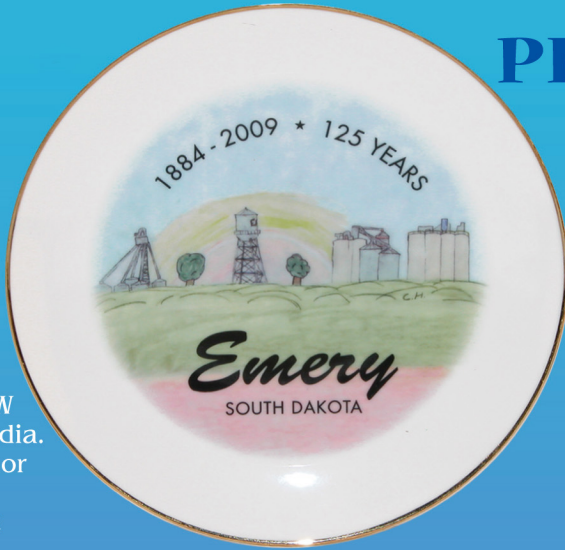

# CERAMIC PLATES

CP-85 W  
8 1/8" dia.  
Full Color  
Digital  
Imprint

RE-10 Black  
10 3/8" Dia.

Dark colored  
ware may require  
an extra color for  
an underwhite

[www.buntingware.com](http://www.buntingware.com)

CP-8 I  
8 1/8" dia.  
Screen Printed  
Ceramic Decal

RE-10 Dk Blue  
10 3/8" Dia.

Metallic Edge Trim Lines  
(Gold or Platinum) options  
are as follows-  
No Trim - As priced  
Edge Line - 8" Plates 2.35g,  
10" Plates 2.60g