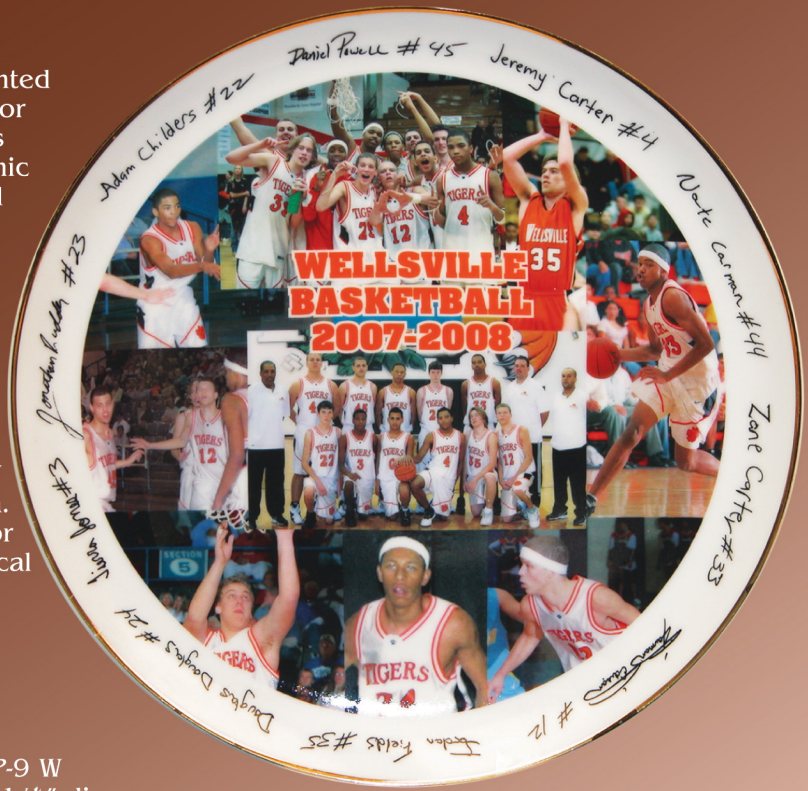

PCP-6 W
6 1/2" dia.
Screen Printed
Four Color
Process
Ceramic
Decal

PCP-10 W
10 1/4" dia.
Full Color
Digital Decal

PCP-9 W
9 1/4" dia.
Full Color
Digital Decal
Ceramic Decal in
Optional
Full Bleed Imprint

PCP-7 W
7 1/2" dia.
Full Color
Digital Decal

PCP-4 W
4" dia.
Screen Printed Four
Color Process Ceramic Decal

Metallic Edge Trim Lines
(Gold or Platinum) options are as follows -

No Trim - As priced
Edge Line - 6" Plates 2.35g,
7" Plates 2.65g, 8" Plates 2.85g,
9" Plates 3.00g, 10" Plates 3.15g,
12" Plates - 3.60g

BLACK PLASTIC EASELS 2.75 (g) PLATE HANGERS 2.50 (g)
BOTTOM SIDE DECORATION 100 word copy on back of plate, add 1.75(c) if gold add 2.20 (g) **OVERSIZE IMPRINT** add .85 (g)
FULL BLEED CHARGE 2.00 (c) TRIM ON FULL BLEED QUR RIM IMPRINT 1.00 (c) per quadrant per color
GOLD IMPRINT ON RIM add .80 (g) per quadrant **CONSECUTIVE NUMBERING CHARGE - Randomly Packed 1.25 (g)**
Packed in Numerical Order 2.00 (g)
VERGE LINE ON RIM PLATES QUR