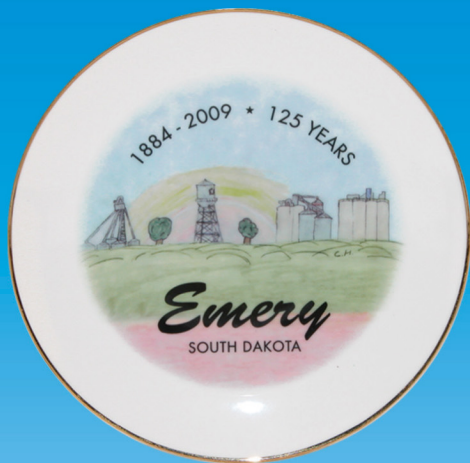

# IMPRINTING OPTIONS

Rim Plate with One Quadrant Imprint

Rim Plate with Two Quadrant Imprint

Full Rim (Four Quadrant) Imprint

Coupe Plate with Standard Imprint

Coupe Plate with Oversized Imprint

Coupe Plate with Full Bleed Imprint

## PLATE ACCESSORIES

Gift Box, Mailer, Easels, Hanger, Frame

White Box priced in grids, Black Plastic Easel \$2.75g

Gold-Tone Hanger \$2.00g

Wooden Frame 6 - 8 1/2" \$30.05c; 9 - 10 1/2" \$39.95c

Shipping Carton varies according to size. See price grids.

Plate History with Consecutive Numbering

Black Plastic Easel

Gold-Tone Hanger

White Box

Shipping Carton

Wooden Frame