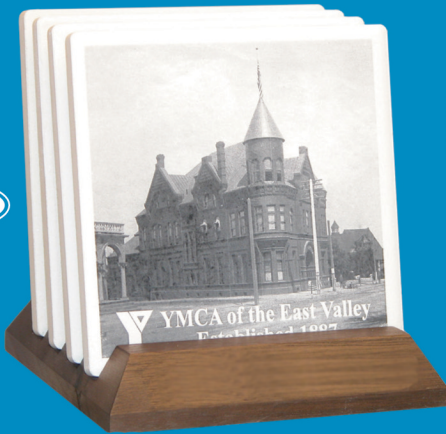

THE PLAIN WOODEN CADDY MAKES A GREAT EXECUTIVE GIFT

GIFT BOXES FOR COASTERS

Opaque White Box $1.35

Clear Lid Box $1.95g

Four Pack Box $1.25g

Four Pack Box with Wooden Caddy is included if you buy the Wooden Caddy

1. Condensation or overspill collects on surface of coaster.

2. Coaster immediately begins absorbing moisture.

3. Absorbed within seconds. Completely dry within minutes.